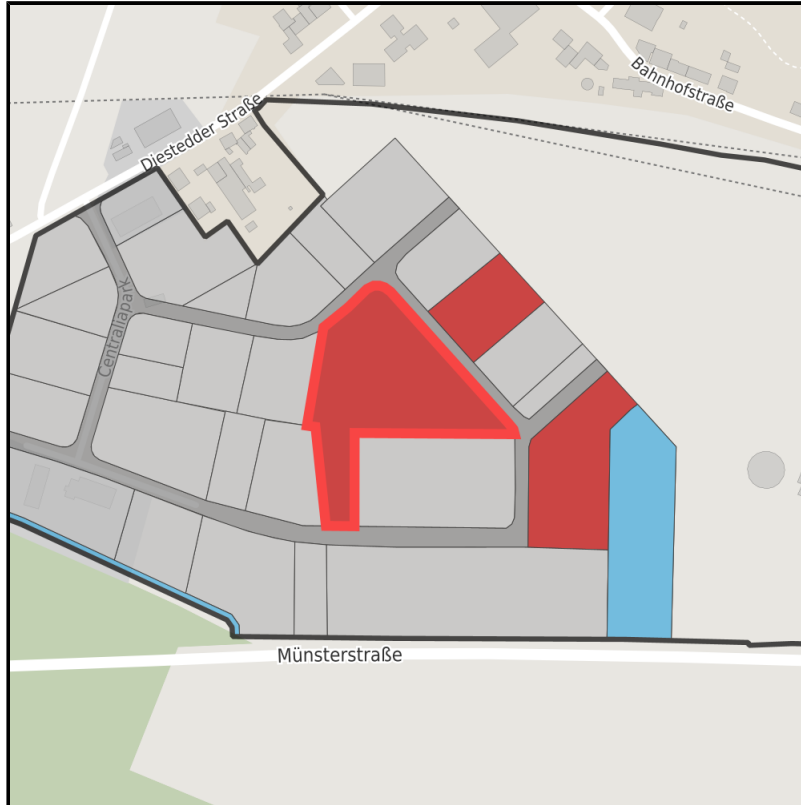

EXPOSÉ

Centraliapark

Ort: Wadersloh

Regional overview

Municipal overview

Detail view

Parcel

Area size	11,217 m ²
Availability	Immediately available area
Divisible	No
24h operation	No

Details on commercial zone

Area type	GE / GI
-----------	---------

Links

<https://muensterland.blis-online.eu>

EXPOSÉ

Centraliapark

Ort: Wadersloh

Transport infrastructure