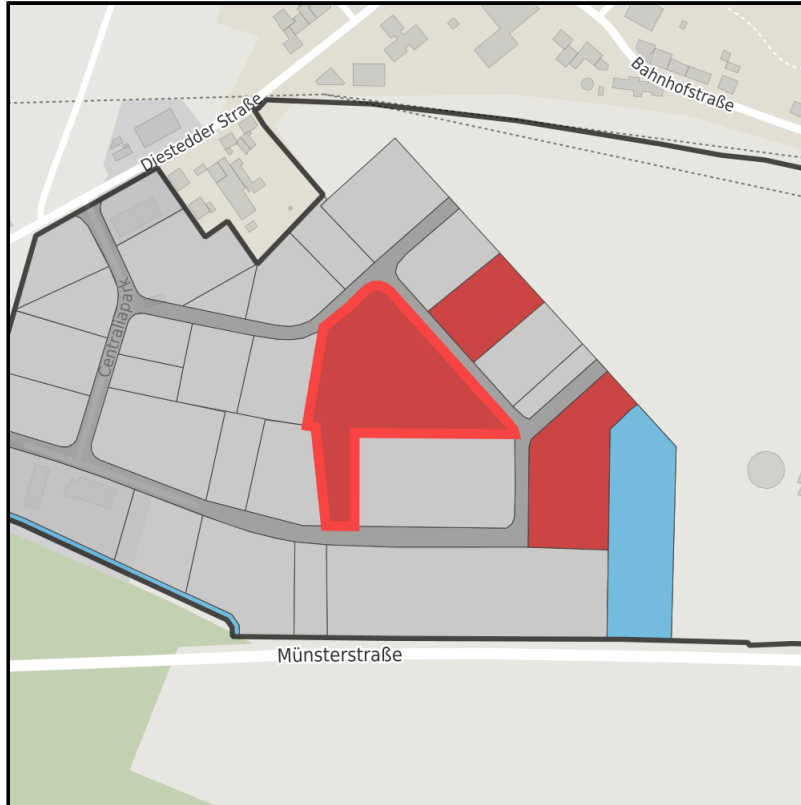

## Centraliapark

Ort: Wadersloh

Regional overview

Municipal overview

Detail view

### Parcel

Area size	11,217 m <sup>2</sup>
Availability	Immediately available area
Divisible	No
24h operation	No