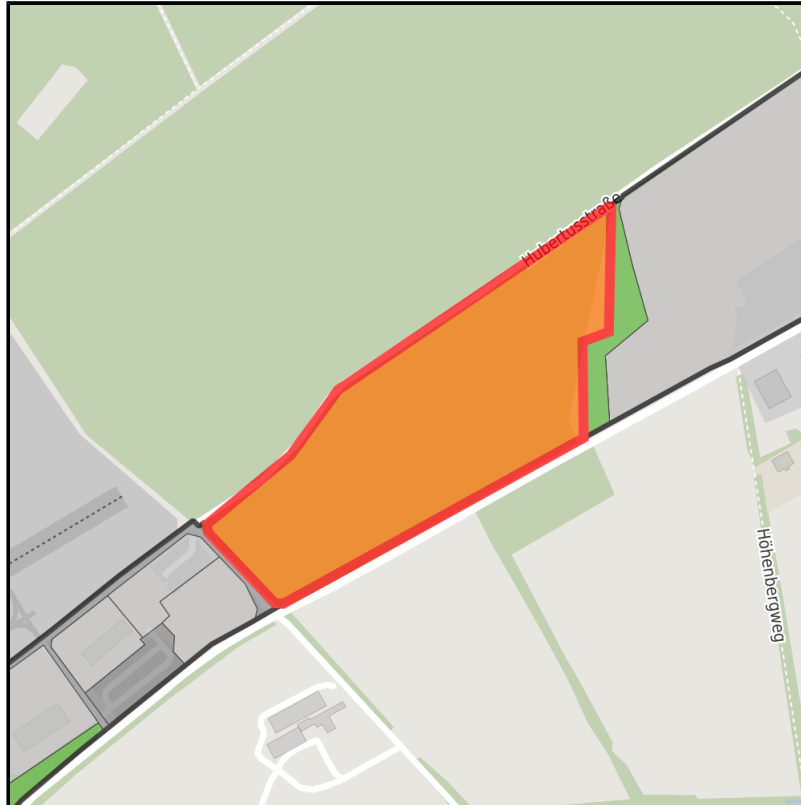

## Gewerbegebiet Schmidtheim IV

Ort: Dahlem

[www.germansite.de](http://www.germansite.de)

Regional overview

Municipal overview

Detail view

### Parcel

Area size	81,020 m <sup>2</sup>
Availability	Available area within short term (< 2 years)
Area designation	Commercial zone
Divisible	No
24h operation	No