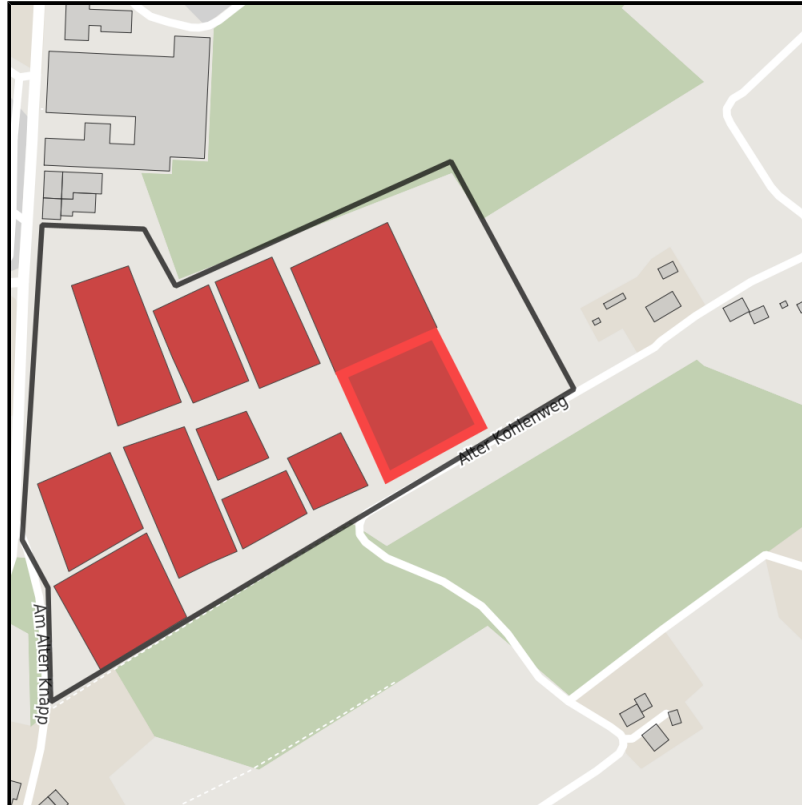

### Tackenberg am Hilgenstock

Ort: Sprockhövel

Regional overview

Municipal overview

Detail view

### Parcel

Area size	4,400 m <sup>2</sup>
Availability	Immediately available area
Divisible	No
24h operation	No