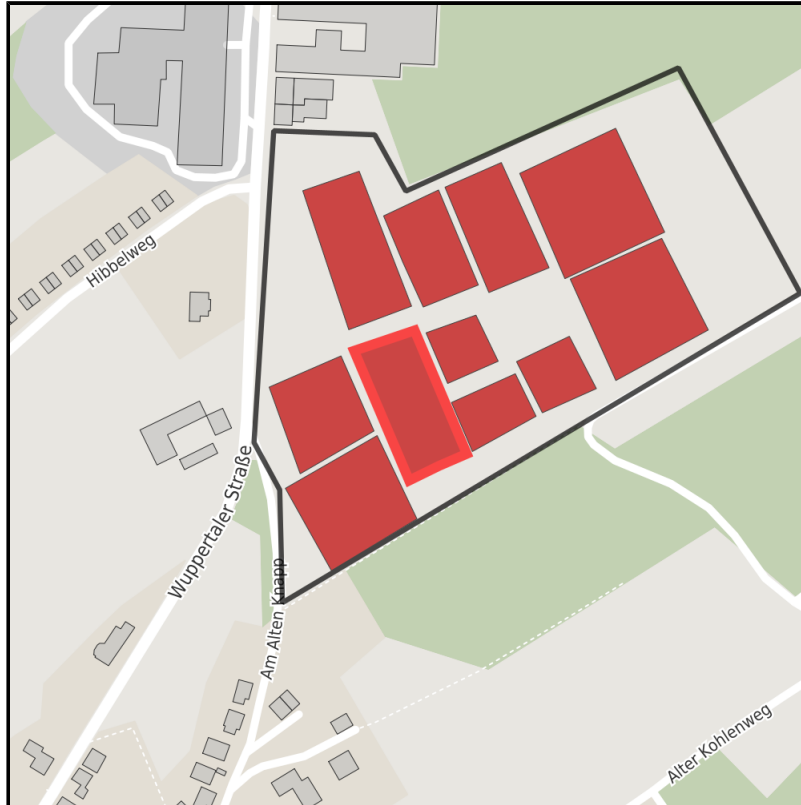

EXPOSÉ

Tackenberg am Hilgenstock

Ort: Sprockhövel

Regional overview

Municipal overview

Detail view

Parcel

| | |
|---------------|----------------------------|
| Area size | 3,580 m ² |
| Availability | Immediately available area |
| Divisible | No |
| 24h operation | No |

Details on commercial zone

| | |
|-----------|----|
| Area type | GE |
|-----------|----|

Links

https://www.sprockhoevel.de/fileadmin/user_upload/Redakteure/Wirtschaftsfoerderung/Merken/

Transport infrastructure