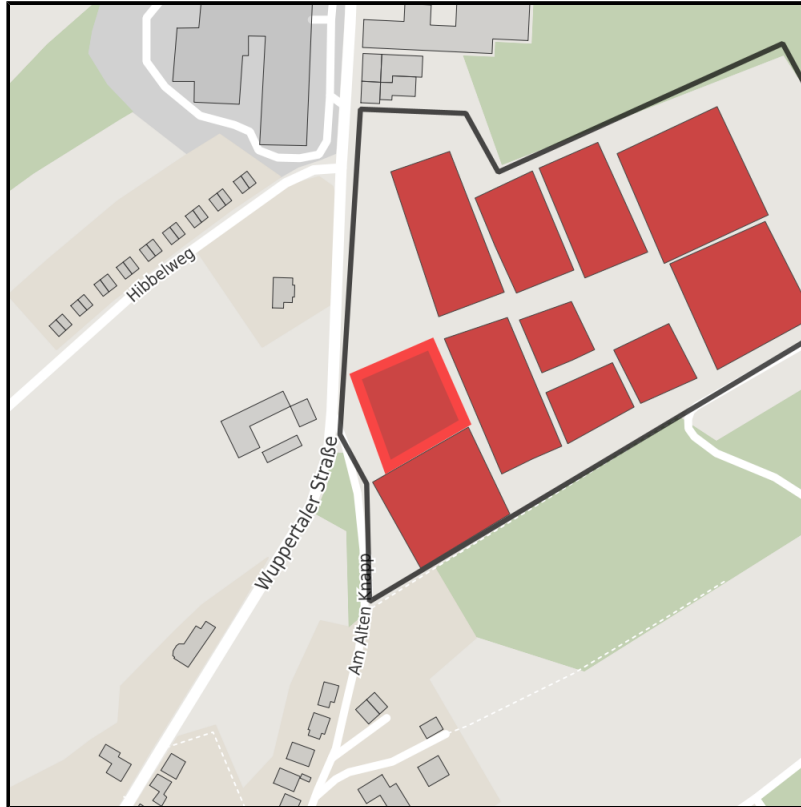

EXPOSÉ

Tackenberg am Hilgenstock

Ort: Sprockhövel

Regional overview

Municipal overview

Detail view

Parcel

| | |
|---------------|----------------------------|
| Area size | 2,900 m ² |
| Availability | Immediately available area |
| Divisible | No |
| 24h operation | No |

Details on commercial zone

| | |
|-----------|----|
| Area type | GE |
|-----------|----|

Links

https://www.sprockhoevel.de/fileadmin/user_upload/Redakteure/Wirtschaftsfoerderung/Merken/

Transport infrastructure