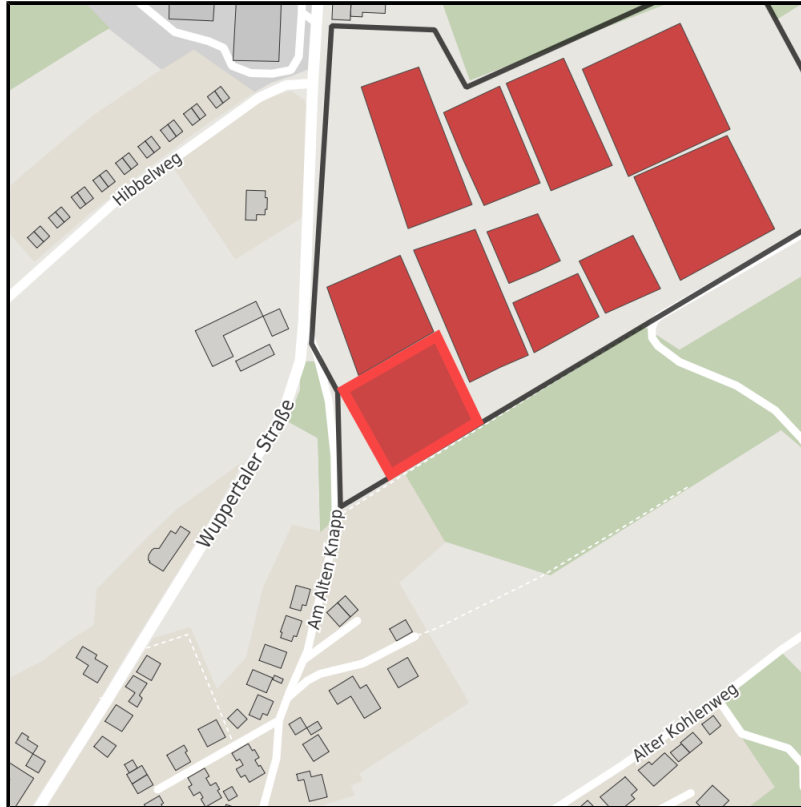

### Tackenberg am Hilgenstock

Ort: Sprockhövel

Regional overview

Municipal overview

Detail view

## Parcel

Area size	3,730 m <sup>2</sup>
Availability	Immediately available area
Divisible	No
24h operation	No