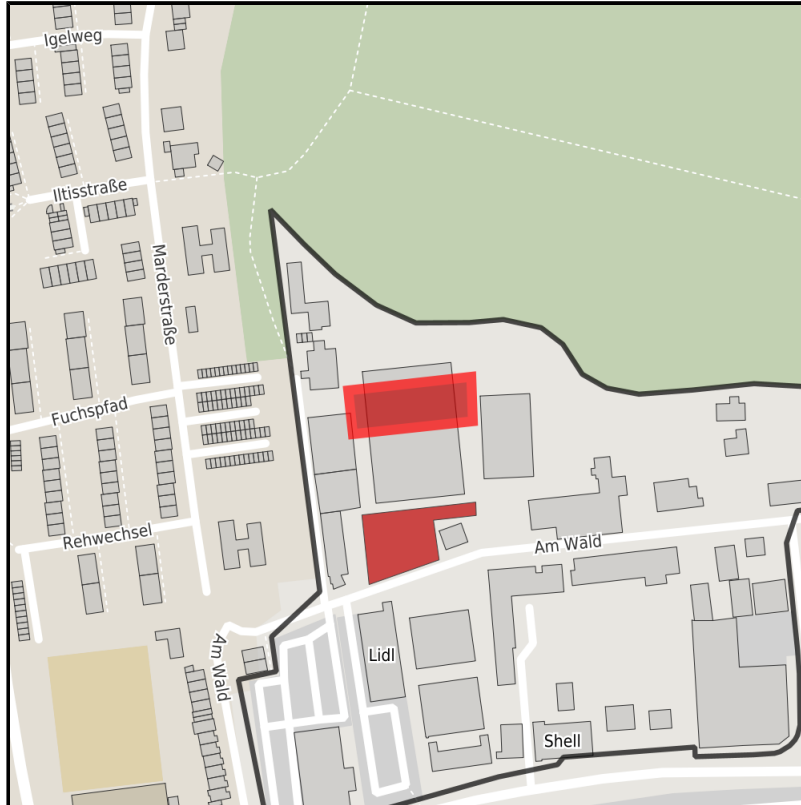

EXPOSÉ

Am Wald

Ort: Monheim am Rhein

Regional overview

Municipal overview

Detail view

Parcel

Area size	2,000 m ²
Availability	Immediately available area
Divisible	No
24h operation	No

Links

[weitere Informationen](#)

Details on commercial zone

Industrial tax multiplier	250.00 %
Area type	GE

EXPOSÉ

Am Wald

Ort: Monheim am Rhein

Transport infrastructure