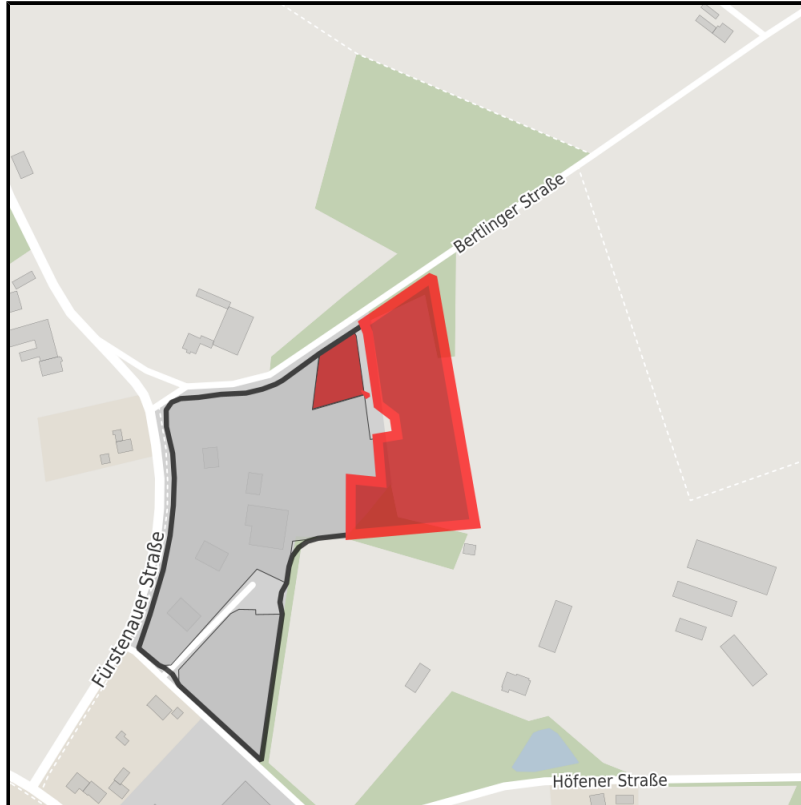

EXPOSÉ

Reinings Wurth

Ort: Hopsten

Regional overview

Municipal overview

Detail view

Parcel

Area size	11,042 m ²
Availability	Immediately available area
Area designation	Commercial zone
Divisible	No
24h operation	No

Details on commercial zone

Area type GE / GI

Links

<https://muensterland.blis-online.eu>

EXPOSÉ

Reinings Wurth

Ort: Hopsten

Transport infrastructure

Freeway	A 30	18 km
Airport	Münster/Osnabrück	47 km
Port	Ibbenbüren	18 km
Rail freight	Rheine	33 km

Contact person

Ludger Kleine-Harmeyer

Gemeinde Hopsten

Bürgermeister

Bunte Straße 35

Bunte S Hopsten

Germany