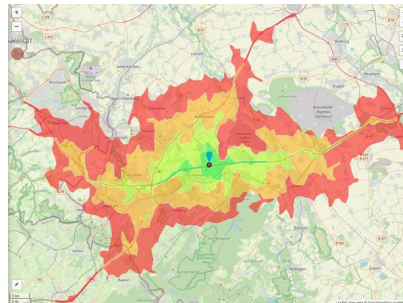

Industrie- und Gewerbepark Eschweiler (IGP/A4-Initiative)

Ort: Eschweiler

www.germansite.de

Regional overview

Municipal overview

Detail view

Parcel

Area size	11,069 m ²
Availability	Available area within medium term (2-5 years)
Area designation	Commercial zone
Divisible	Yes
24h operation	No

Details on commercial zone

IGP Eschweiler

EXPOSÉ

Industrie- und Gewerbepark Eschweiler (IGP/A4-Initiative)

Ort: Eschweiler

www.germansite.de

Thanks to naturally landscaped surroundings with a generous proportion of green spaces people here have a pleasant working atmosphere and the companies have a representative environment. The IGP has an unusual building development concept: three concentric semi-circles form a group around a center. The inner semi-circle is reserved for service companies, the restaurants/bar and hotel trade. The middle ring is intended for smaller and medium-sized commercial enterprises, and the outer ring for industrial companies.

Main companies	Fa. Eukalin, Fa. BYTEC Medizintechnik, Fa. Kraftverkehr Nagel, Mercedes Benz
Industrial tax multiplier	490.00 %
Price	75.00 € / m ²
Area type	GE / GI

Links

<https://www.gistra.de>

Erreichbarkeit in 20 Minuten: 759.000
Einwohner

This excellent location provides short distances to the economic areas the Netherlands and Belgium as well as closeness to first class research centres as the RWTH Aachen University, Aachen University of Applied Sciences and Jülich.