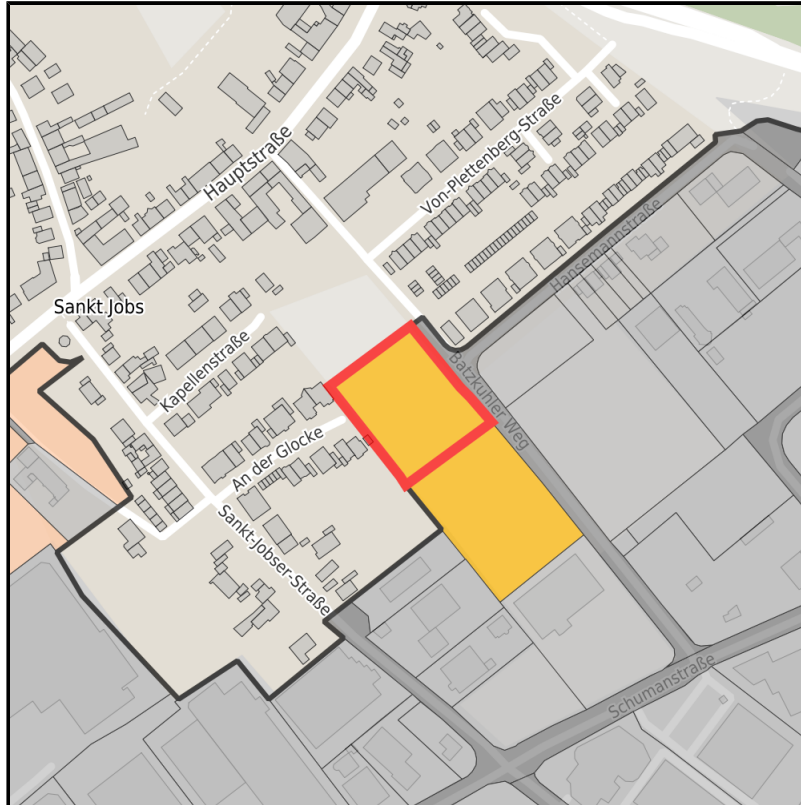

## Gewerbegebiet Aachener Kreuz (A4-Initiative)

Ort: Würselen

[www.germansite.de](http://www.germansite.de)

Regional overview

Municipal overview

Detail view

### Parcel

Area size	5,500 m <sup>2</sup>
Availability	Available area within medium term (2-5 years)
Area designation	Mixed use area
Divisible	No
24h operation	No

### Details on commercial zone

Würselen - Aachener Kreuz