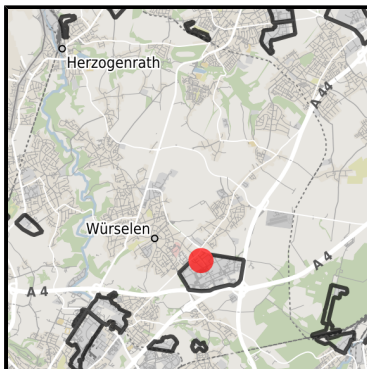

## Gewerbegebiet Aachener Kreuz (A4-Initiative)

Ort: Würselen

[www.germansite.de](http://www.germansite.de)

Regional overview

Municipal overview

Detail view

### Gewerbegebiet Aachener Kreuz (A4-Initiative)

Ort: Würselen

[www.germansite.de](http://www.germansite.de)

With the Aachner Kreuz commercial zone, Würselen has succeeded since the municipal boundary reform in developing one of the region's most important commercial zones. In particular the zone's prominent situation, immediately adjacent to the Aachen freeway intersection linking the A 4 (Aachen/Cologne) and the A 44 (Düsseldorf/Belgium), is a key location advantage for many businesses and companies. More than 250 firms with over 5,500 employees now operate from this attractive economic location in the middle of Europe.

### Transport infrastructure

Freeway	A4	1 km
Freeway	A44	1.7 km
Airport	Maastricht-Aachen	47.1 km
Airport	Lüttich	69.4 km
Port	Binnenhavenweg Stein (NL)	42.8 km
Port	Köln Godorf	55.5 km
Rail freight	AC-Hbf	8.2 km

### Information about Würselen

After the municipal rearrangement Würselen successfully created Aachener Kreuz one of the most significant supra-regional industrial estates in the Aachen region.

Located close to the expressway interchange Aachen, connecting the expressways A4 (Aachen/ Cologne) and A44 (Düsseldorf/Belgium), direct access to the economic areas Rhine and Ruhr as well as the European neighbouring countries Netherlands, Belgium and France is provided. More than 250 companies and enterprises employing about 5500 people are operating from the attractive business location in central Europe.