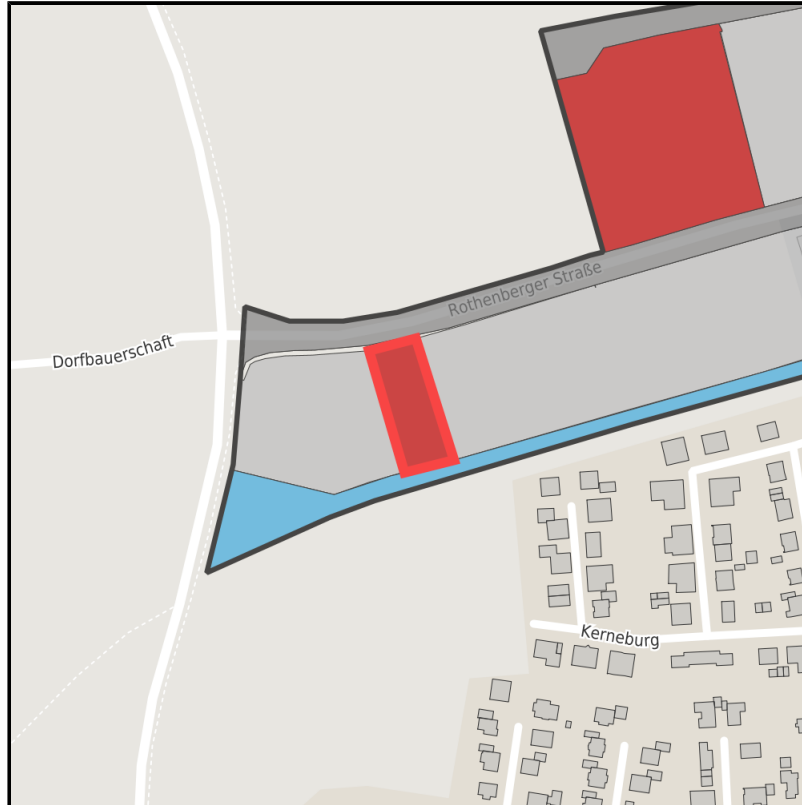

EXPOSÉ

Gewerbegebiet Wettringen

Ort: Wettringen

Regional overview

Municipal overview

Detail view

Parcel

Area size	2,400 m ²
Price	22.00 €/m ²
Availability	Immediately available area
Area designation	Commercial zone
Divisible	No
24h operation	No

EXPOSÉ

Gewerbegebiet Wettringen

Ort: Wettringen

Details on commercial zone

Gewerbegebiet Wettringen

The development plan guarantees the investors most extensive design freedom.

Industrial tax multiplier

375.00 %

Area type

GE / GI

Links

<https://muensterland.blis-online.eu>

Industriegebiet 170828 (18).JPG

Industriegebiet 170828 (17).JPG

Transport infrastructure

Freeway	A 31	12 km
Freeway	A 30	15 km
Airport	Münster/Osnabrück	25 km
Port	Kanalhafen Rheine	30 km
Rail freight	Rheine	12 km