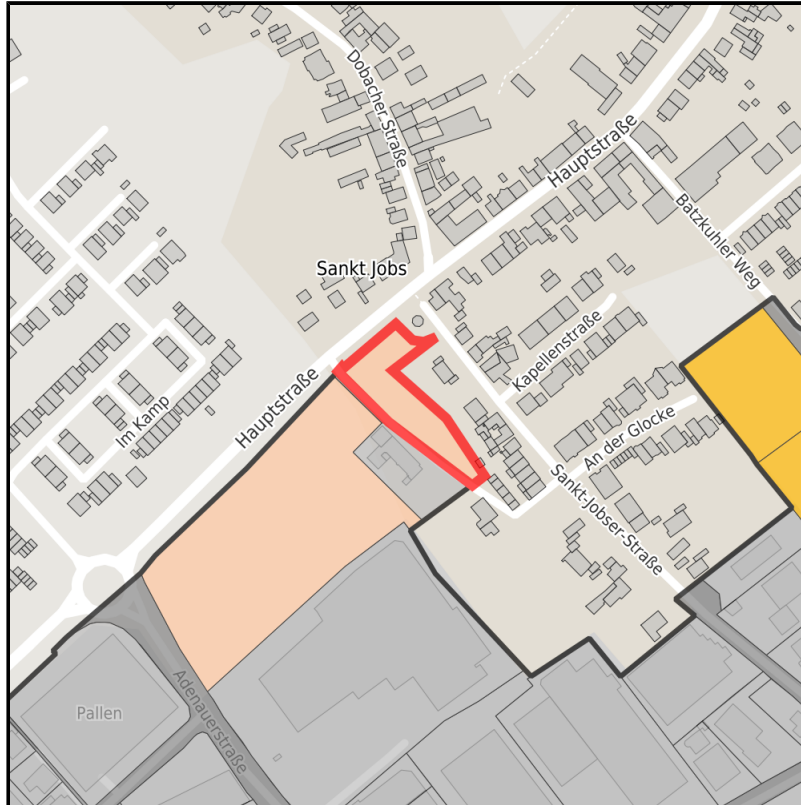

EXPOSÉ

Gewerbegebiet Aachener Kreuz (A4-Initiative)

Ort: Würselen

www.germansite.de

Regional overview

Municipal overview

Detail view

Parcel

Area size	3,172 m ²
Availability	Available area within Long term (> 5 years)
Divisible	No
24h operation	No

Details on commercial zone

Würselen - Aachener Kreuz

EXPOSÉ

Gewerbegebiet Aachener Kreuz (A4-Initiative)

Ort: Würselen

www.germansite.de

With the Aachner Kreuz commercial zone, Würselen has succeeded since the municipal boundary reform in developing one of the region's most important commercial zones. In particular the zone's prominent situation, immediately adjacent to the Aachen freeway intersection linking the A 4 (Aachen/Cologne) and the A 44 (Düsseldorf/Belgium), is a key location advantage for many businesses and companies. More than 250 firms with over 5,500 employees now operate from this attractive economic location in the middle of Europe.