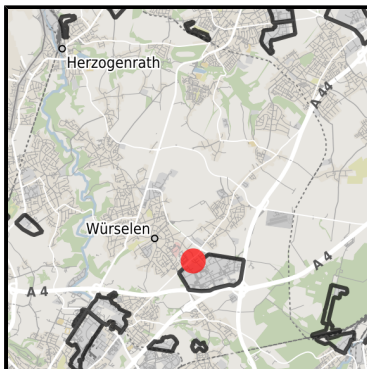

EXPOSÉ

Gewerbegebiet Aachener Kreuz (A4-Initiative)

Ort: Würselen

www.germansite.de

Regional overview

Municipal overview

Detail view

Parcel

Ort: Würselen

www.germansite.de

With the Aachner Kreuz commercial zone, Würselen has succeeded since the municipal boundary reform in developing one of the region's most important commercial zones. In particular the zone's prominent situation, immediately adjacent to the Aachen freeway intersection linking the A 4 (Aachen/Cologne) and the A 44 (Düsseldorf/Belgium), is a key location advantage for many businesses and companies. More than 250 firms with over 5,500 employees now operate from this attractive economic location in the middle of Europe.

Ort: Würselen

Information about Würselen

After the municipal rearrangement Würselen successfully created Aachener Kreuz one of the most significant supra-regional industrial estates in the Aachen region.

Located close to the expressway interchange Aachen, connecting the expressways A4 (Aachen/ Cologne) and A44 (Düsseldorf/Belgium), direct access to the economic areas Rhine and Ruhr as well as the European neighbouring countries Netherlands, Belgium and France is provided. More than 250 companies and enterprises employing about 5500 people are operating from the attractive business location in central Europe.