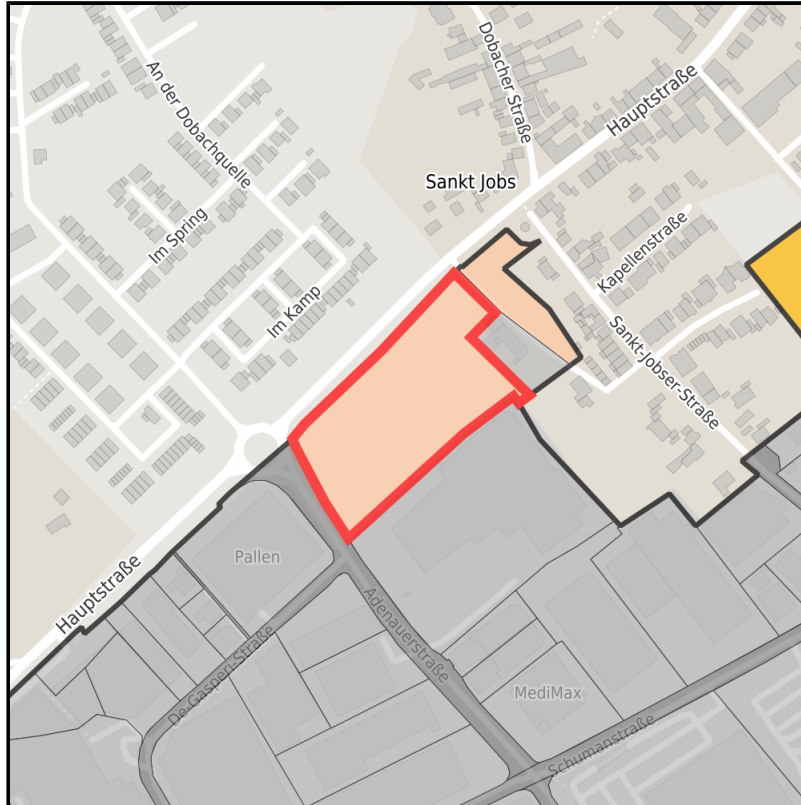

## Gewerbegebiet Aachener Kreuz (A4-Initiative)

Ort: Würselen

[www.germansite.de](http://www.germansite.de)

Regional overview

Municipal overview

Detail view

### Parcel

Area size	16,711 m <sup>2</sup>
Availability	Available area within Long term (> 5 years)
Divisible	No
24h operation	No

### Details on commercial zone

Würselen - Aachener Kreuz