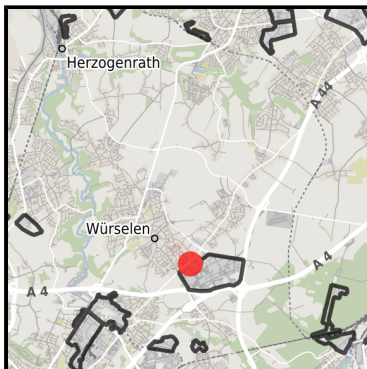

## Gewerbegebiet Aachener Kreuz (A4-Initiative)

Ort: Würselen

[www.germansite.de](http://www.germansite.de)

Regional overview

Municipal overview

Detail view

### Gewerbegebiet Aachener Kreuz (A4-Initiative)

Ort: Würselen

[www.germansite.de](http://www.germansite.de)

With the Aachner Kreuz commercial zone, Würselen has succeeded since the municipal boundary reform in developing one of the region's most important commercial zones. In particular the zone's prominent situation, immediately adjacent to the Aachen freeway intersection linking the A 4 (Aachen/Cologne) and the A 44 (Düsseldorf/Belgium), is a key location advantage for many businesses and companies. More than 250 firms with over 5,500 employees now operate from this attractive economic location in the middle of Europe.

### Transport infrastructure

Freeway	A4	1 km
Freeway	A44	1.7 km
Airport	Maastricht-Aachen	47.1 km
Airport	Lüttich	69.4 km
Port	Binnenhavenweg Stein (NL)	42.8 km
Port	Köln Godorf	55.5 km
Rail freight	AC-Hbf	8.2 km

### Information about Würselen

After the municipal rearrangement Würselen successfully created Aachener Kreuz one of the most significant supra-regional industrial estates in the Aachen region.

Located close to the expressway interchange Aachen, connecting the expressways A4 (Aachen/ Cologne) and A44 (Düsseldorf/Belgium), direct access to the economic areas Rhine and Ruhr as well as the European neighbouring countries Netherlands, Belgium and France is provided. More than 250 companies and enterprises employing about 5500 people are operating from the attractive business location in central Europe.