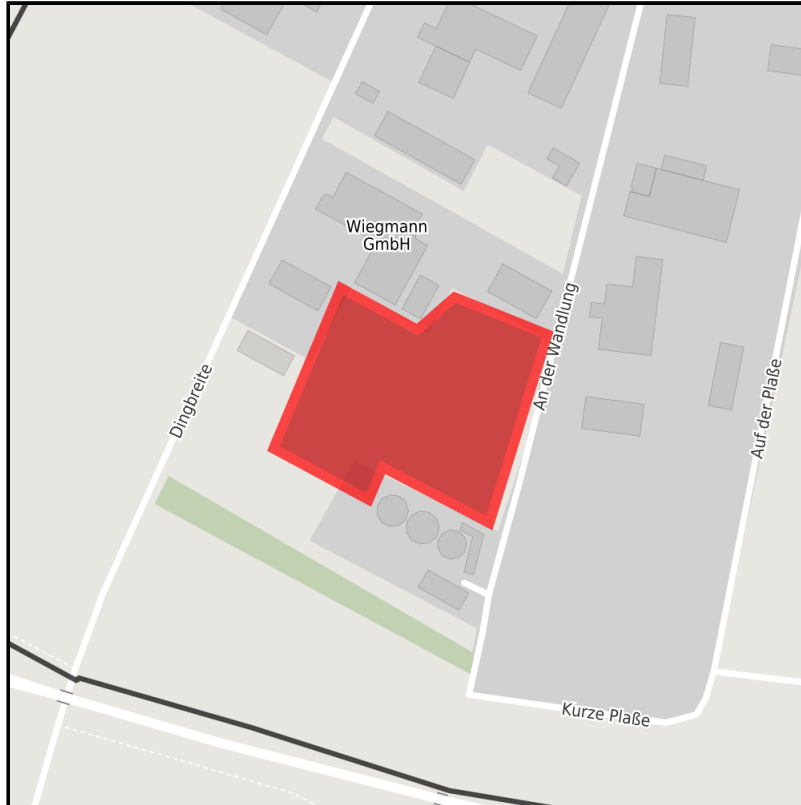

## Gewerbegebiet Lahde

Ort: Petershagen

Regional overview

Municipal overview

Detail view

### Parcel

Area size	23,000 m <sup>2</sup>
Availability	Immediately available area
Divisible	Yes
24h operation	No