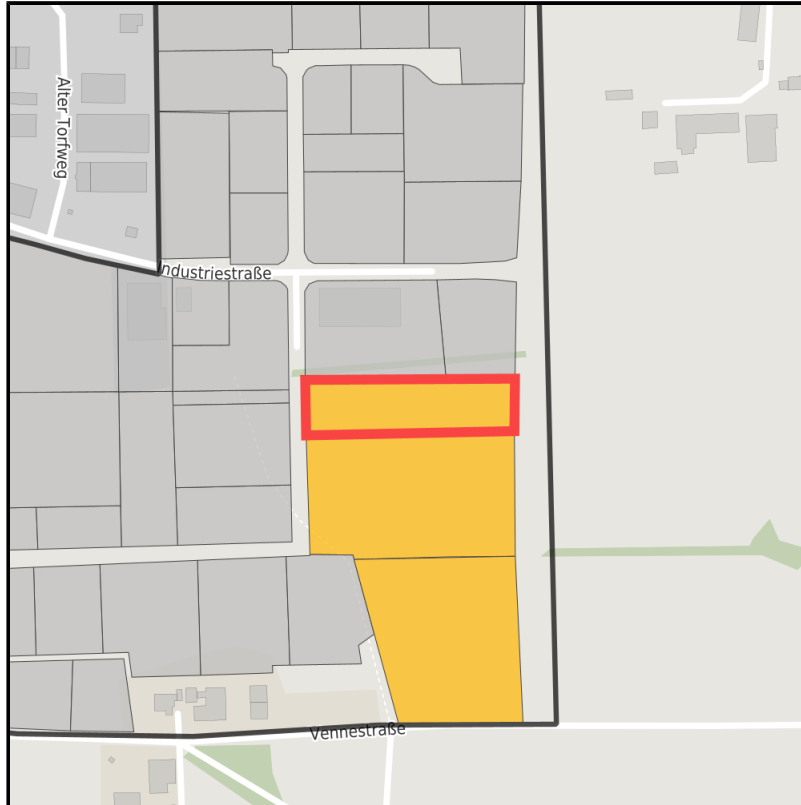

EXPOSÉ

Velen, Jägersdyk

Ort: Velen

Regional overview

Municipal overview

Detail view

Parcel

Area size	5,500 m ²
Price	25.00 €/m ²
Availability	Available area within medium term (2-5 years)
Area designation	Commercial zone
Divisible	No
24h operation	No

Details on commercial zone

Industrial tax multiplier	411.00 %
Area type	GE / MI

Links

<https://muensterland.blis-online.eu>

EXPOSÉ

Velen, Jägersdyk

Ort: Velen

Transport infrastructure