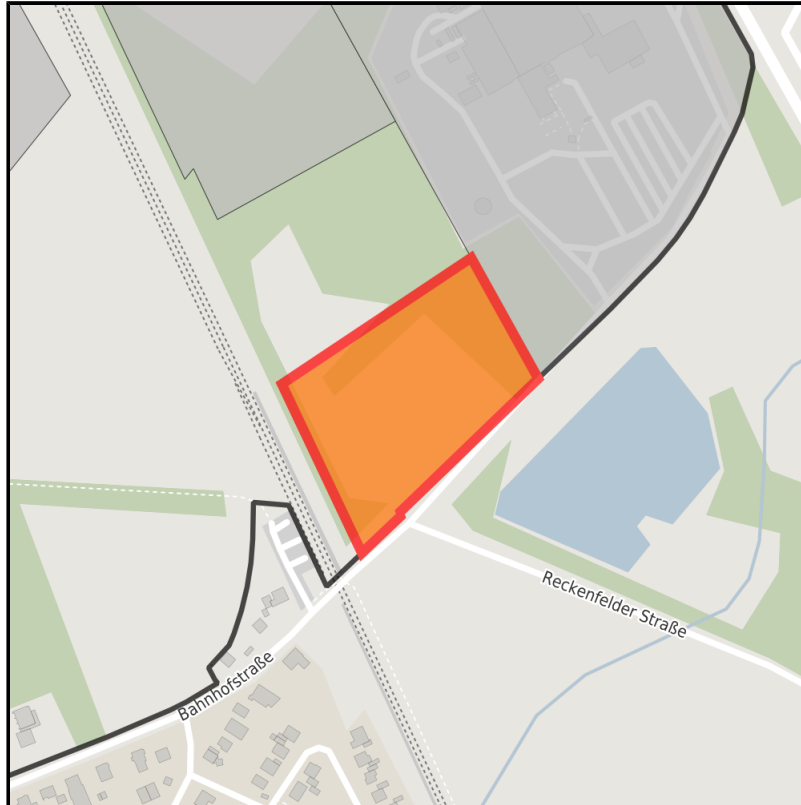

Industriepark Greven - Reckenfeld

Ort: Greven

www.germansite.de

Regional overview

Municipal overview

Detail view

Parcel

Area size	25,000 m ²
Price	50.00 €/m ²
Availability	Available area within short term (< 2 years)
Area designation	Industrial area
Divisible	No
24h operation	No

EXPOSÉ

Industriepark Greven - Reckenfeld

Ort: Greven

Details on commercial zone

Industrial park Greven-Reckenfeld

For further information please visit the geoportal of GFW Greven mbH:

http://www.geonetz-greven.de/aimPort/Extern/2.6.4.4/Modul_Gis/main.aspx?OID=18&AID=GFV