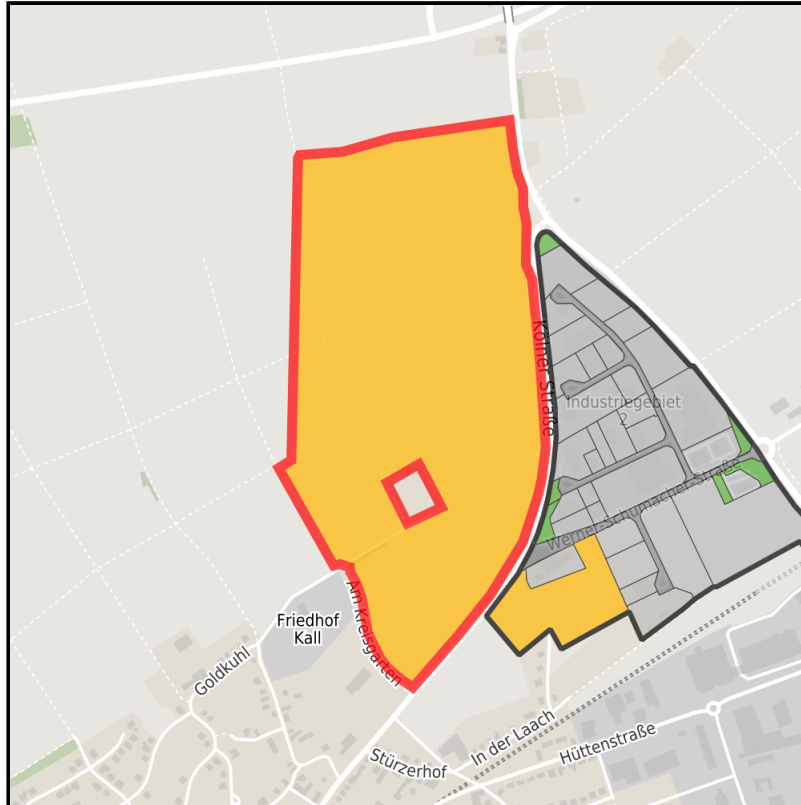

Gewerbegebiet Kall / Schleiden

Ort: Kall

www.germansite.de

Regional overview

Municipal overview

Detail view

Parcel

Area size	359,500 m ²
Availability	Available area within medium term (2-5 years)
Divisible	Yes
24h operation	Yes

Gewerbegebiet Kall / Schleiden**Ort: Kall**

www.germansite.de

Details on commercial zone

Kall - Your location in the Eifel National Park

The Kall/Schleiden industrial estate is located in the north-east of the village of Kall and adjoins the Kall II industrial estate to the west. Via the L206 running along the area, the motorway 1 can be reached in a few minutes and, together with the nearby Kall railway station, guarantees an optimal connection to the centres located north and south of Kall. The commercial areas throughout the site, which are located in close proximity to each other, are characterised by a balanced mix of industries. Thus, in addition to small and medium-sized craft businesses, branches of various retail companies and numerous manufacturing companies have been successfully operating in Kall for a long time.

Industrial tax multiplier	515.00 %
Area type	GE

Links<https://www.gistra.de>**Transport infrastructure**

Freeway	A1	13 km
Airport	Köln-Bonn	67 km
Port	Köln-Godorf	51 km
Rail freight	Köln-Eifeltor	60 km

Information about Kall