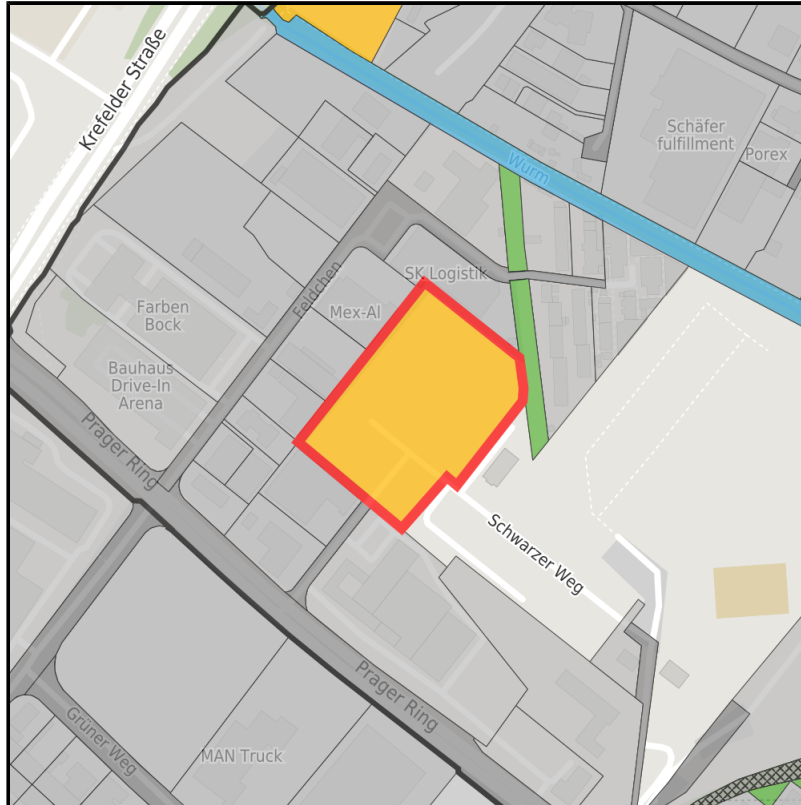

EXPOSÉ

Prager Ring - Strangenhäuschen

Ort: Aachen

Regional overview

Municipal overview

Detail view

Parcel

Area size	17,109 m ²
Availability	Available area within medium term (2-5 years)
Area designation	Commercial zone
Divisible	Yes
24h operation	No

EXPOSÉ

Prager Ring - Strangenhäuschen

Ort: Aachen

Details on commercial zone

Close to the city and the Netherlands

Located northeastern to the city centre of Aachen, the business park is convenient in respect to traffic because of the close connection to A4 which enables also foreign purchasing power. The modified area use plan displays large area-retail. In the surroundings there are already located several smaller and larger retail businesses.