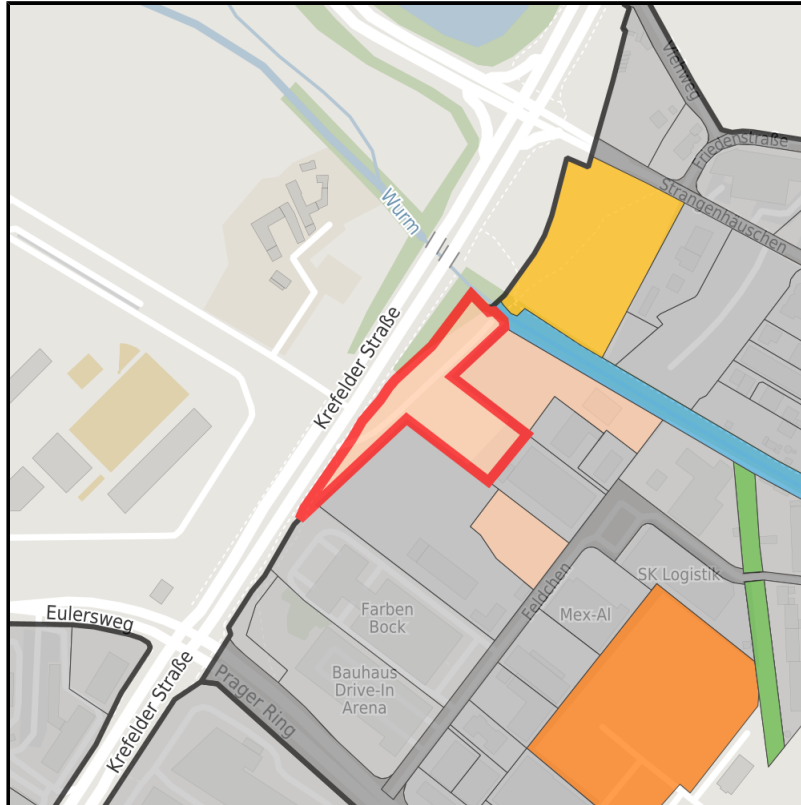

EXPOSÉ

Prager Ring - Strangenhäuschen

Ort: Aachen

Regional overview

Municipal overview

Detail view

Parcel

Area size	7,600 m ²
Availability	Available area within Long term (> 5 years)
Area designation	Commercial zone
Divisible	Yes
24h operation	No

EXPOSÉ

Prager Ring - Strangenhäuschen

Ort: Aachen

Details on commercial zone

Close to the city and the Netherlands

Located northeastern to the city centre of Aachen, the business park is convenient in respect to traffic because of the close connection to A4 which enables also foreign purchasing power. The modified area use plan displays large area-retail. In the surroundings there are already located several smaller and larger retail businesses.