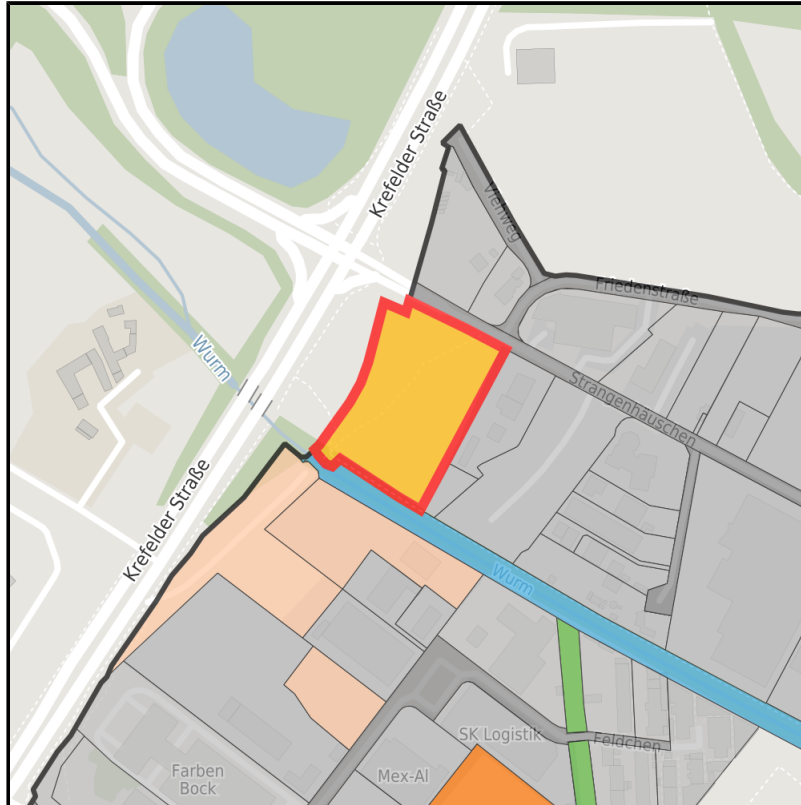

EXPOSÉ

Prager Ring - Strangenhäuschen

Ort: Aachen

Regional overview

Municipal overview

Detail view

Parcel

Area size	10,600 m ²
Availability	Available area within medium term (2-5 years)
Area designation	Commercial zone
Divisible	No
24h operation	No

EXPOSÉ

Prager Ring - Strangenhäuschen

Ort: Aachen

Details on commercial zone

Close to the city and the Netherlands

Located northeastern to the city centre of Aachen, the business park is convenient in respect to traffic because of the close connection to A4 which enables also foreign purchasing power. The modified area use plan displays large area-retail. In the surroundings there are already located several smaller and larger retail businesses.