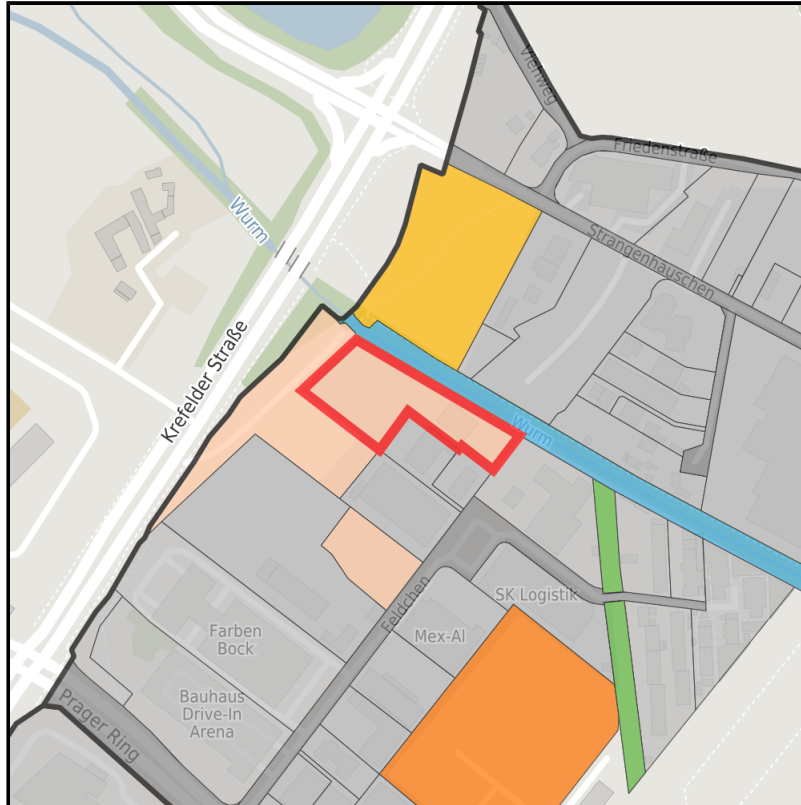

EXPOSÉ

Prager Ring - Strangenhäuschen

Ort: Aachen

Regional overview

Municipal overview

Detail view

Parcel

Area size	5,750 m ²
Availability	Available area within Long term (> 5 years)
Area designation	Commercial zone
Divisible	No
24h operation	No

EXPOSÉ

Prager Ring - Strangenhäuschen

Ort: Aachen

Details on commercial zone

Close to the city and the Netherlands

Located northeastern to the city centre of Aachen, the business park is convenient in respect to traffic because of the close connection to A4 which enables also foreign purchasing power. The modified area use plan displays large area-retail. In the surroundings there are already located several smaller and larger retail businesses.