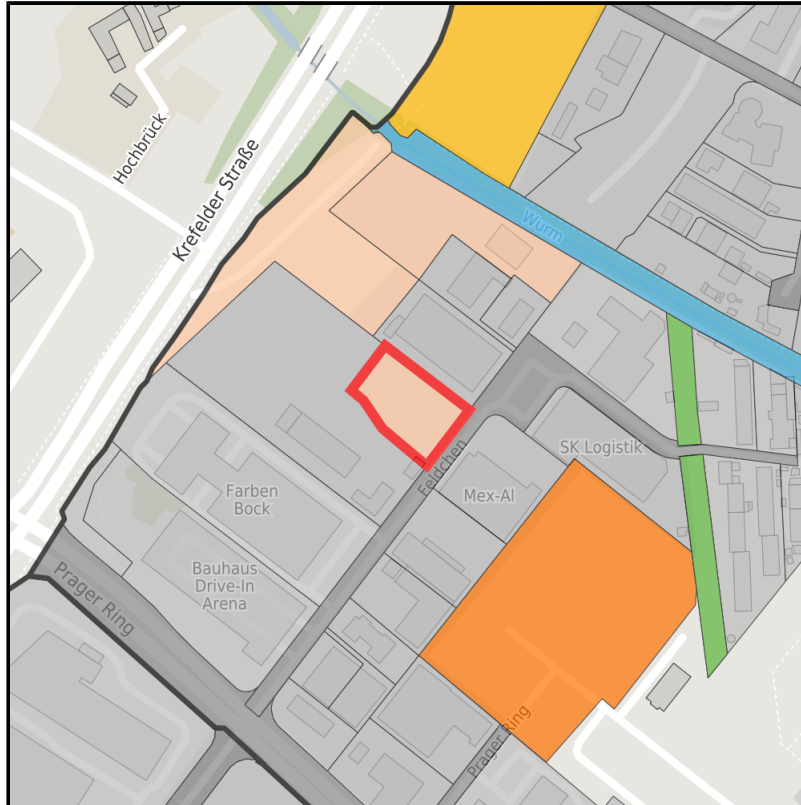

EXPOSÉ

Prager Ring - Strangenhäuschen

Ort: Aachen

Regional overview

Municipal overview

Detail view

Parcel

Area size	2,607 m ²
Availability	Available area within Long term (> 5 years)
Area designation	Commercial zone
Divisible	No
24h operation	No

EXPOSÉ

Prager Ring - Strangenhäuschen

Ort: Aachen

Details on commercial zone

Close to the city and the Netherlands

Located northeastern to the city centre of Aachen, the business park is convenient in respect to traffic because of the close connection to A4 which enables also foreign purchasing power. The modified area use plan displays large area-retail. In the surroundings there are already located several smaller and larger retail businesses.