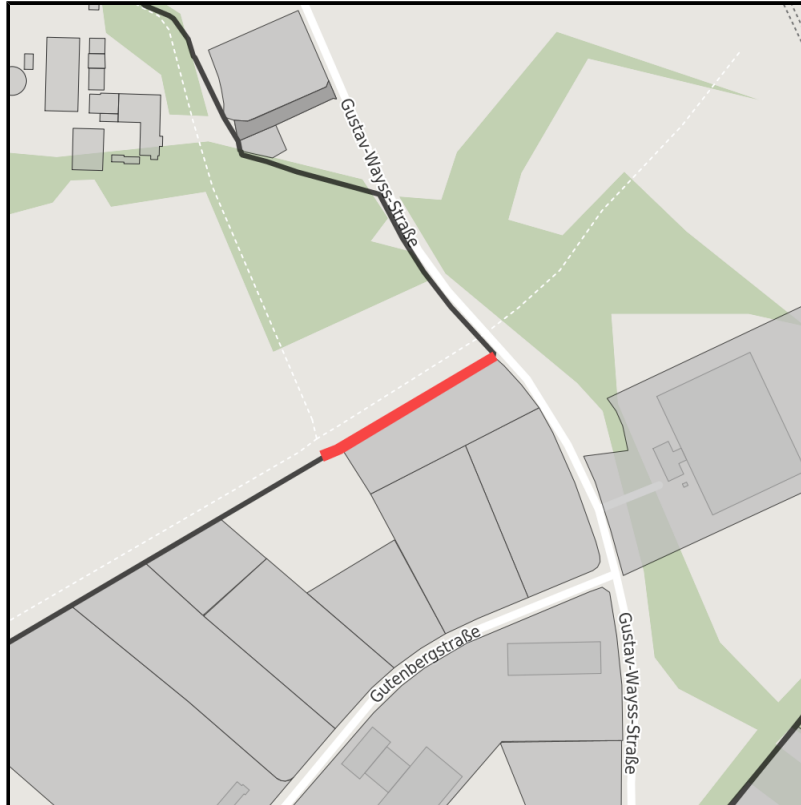

EXPOSÉ

Industriegebiet Süd

Ort: Emsdetten

Regional overview

Municipal overview

Detail view

Parcel

Area size	64 m ²
Availability	Available area within short term (< 2 years)
Area designation	Commercial zone
Divisible	No
24h operation	No

Details on commercial zone

Price	33.00 € / m ²
Area type	GI / GE

Links

<https://muensterland.blis-online.eu>

EXPOSÉ

Industriegebiet Süd

Ort: Emsdetten

Transport infrastructure