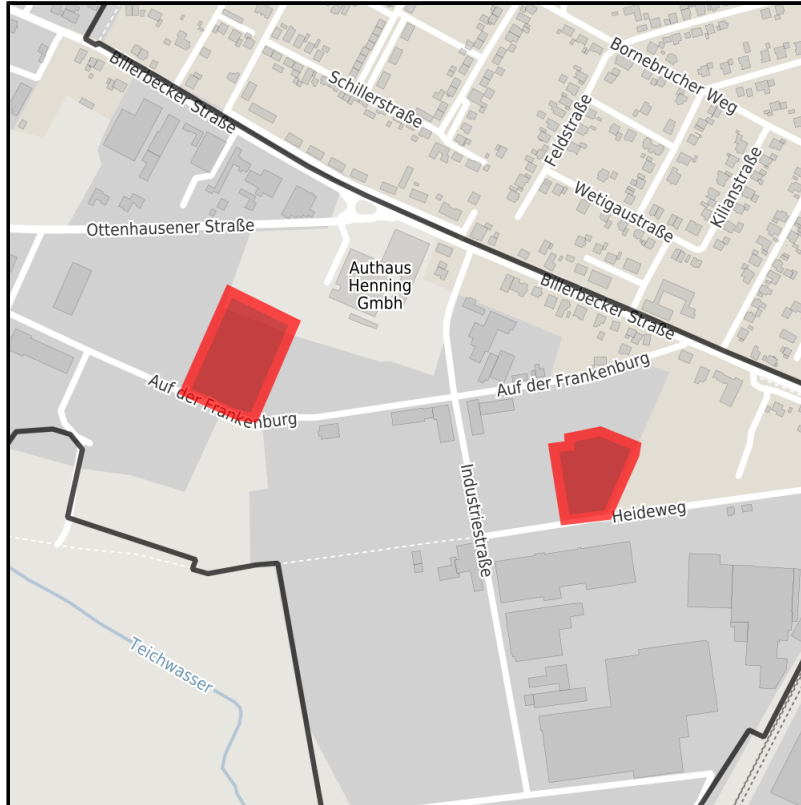

### Gewerbegebiet Heideweg

Ort: Steinheim

Regional overview

Municipal overview

Detail view

## Parcel

Area size	17,000 m <sup>2</sup>
Availability	Immediately available area
Divisible	No
24h operation	No

## Details on commercial zone

Located industries: Handicraft, Vehicles, Furniture, Lightning, Trade

Price	15.00 € / m <sup>2</sup>
Area type	GE