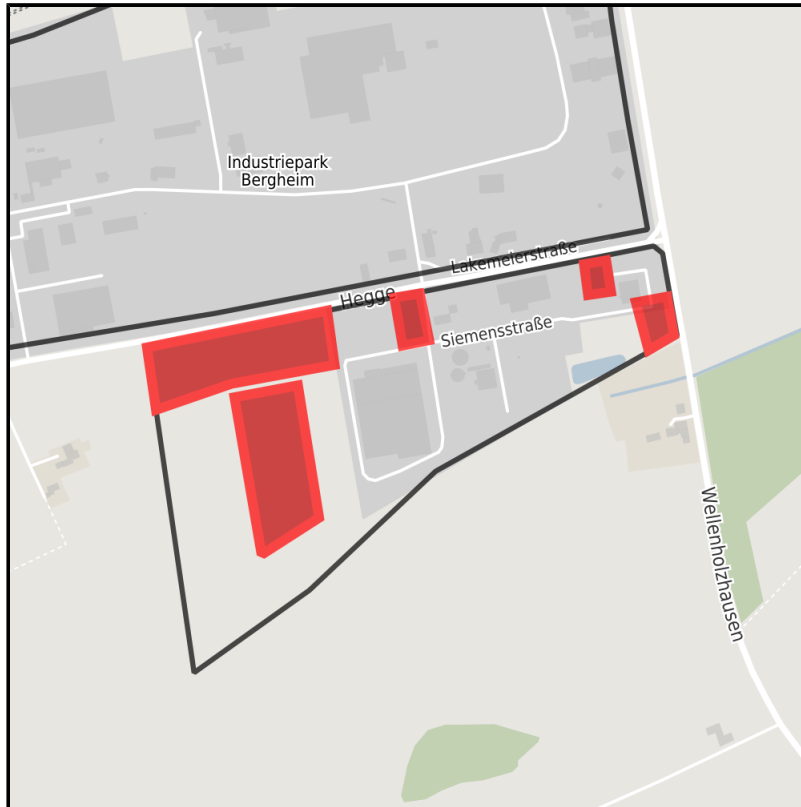

EXPOSÉ

Industriepark Bergheim

Ort: Steinheim

Regional overview

Municipal overview

Detail view

Parcel

Area size	46,500 m ²
Availability	Immediately available area
Divisible	No
24h operation	No

Details on commercial zone

Located industries: Production, Industry

Price	12.00 € / m ²
Area type	GE

Links

<http://www.geodok.de/gewerbeflaechenatlas-owl/param.jsp?x=3504890.2762776036&y=57445>

EXPOSÉ

Industriepark Bergheim