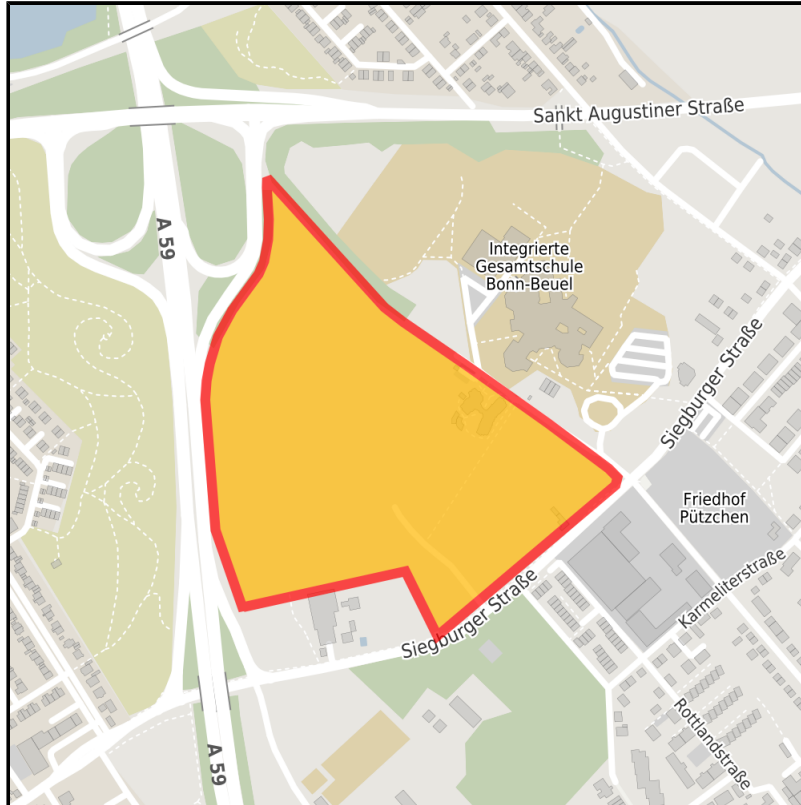

EXPOSÉ

Büro- und Gewerbepark Bonn-Beuel

Ort: Bonn

www.germansite.de

Regional overview

Municipal overview

Detail view

Parcel

| | |
|---------------|---|
| Area size | 150,000 m ² |
| Availability | Available area within medium term (2-5 years) |
| Divisible | Yes |
| 24h operation | No |

Details on commercial zone

Development of an office and commercial location for the settlement of companies from the areas skilled trades, production and services.